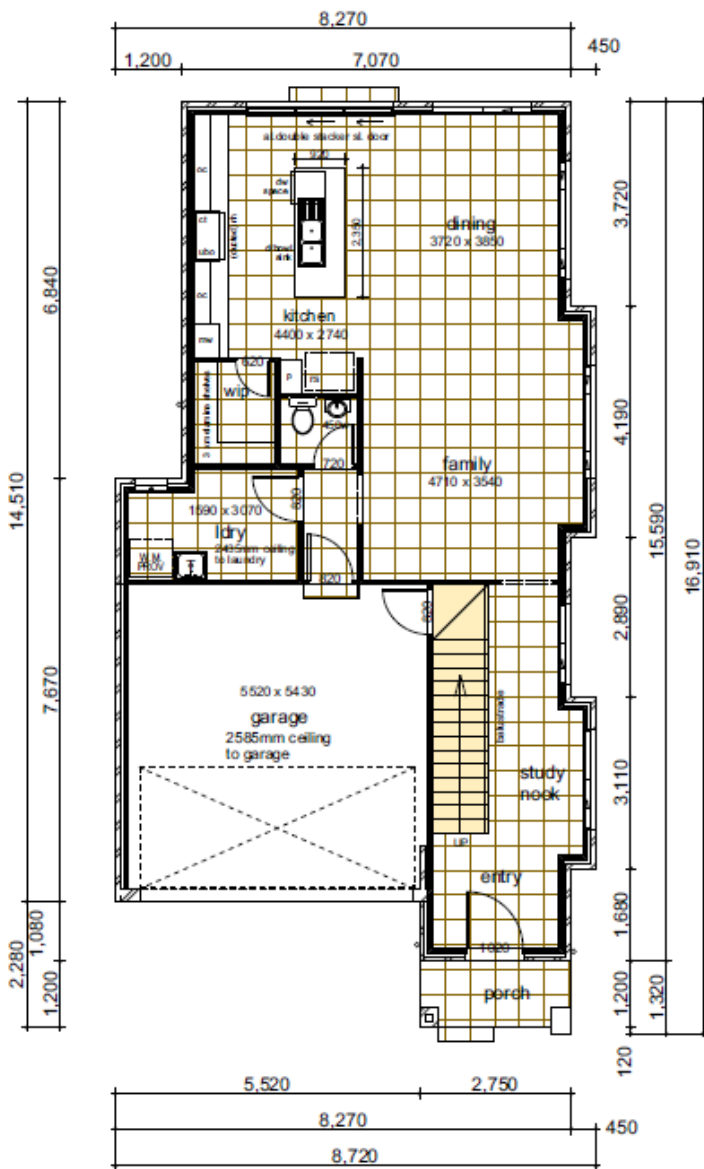

### INCLUSIONS

- Casaview Opulence Upgrade Package
- Ceramic floor tiles to living areas.
- 1200mm high wall tiling to ensuite x1 & main bath x 1.
- Carpet to remainder of house.
- Stencil concrete driveway (up to 50m2).
- Vertical blinds to all windows (exc. wet areas/garage)
- 5 sensor alarm package.
- Flyscreens to all windows.
- Sarking to roof.
- National Broadband Network (NBN) Setup works – basic
- Site fencing & int / ext stairs as required.
- Standard BASIX requirements incl rainwater tank 3500lt
- Gas pack inc. connection.
- Site costs – incl all piling to slab, site classification testing, landscape plan, all dirt removal & the following if required only by local authorities - Drop edge beams, rock excavation, H1 slab upgrade / salinity treatment to slab / sewer peg out and or Bal12.5 Bushfire construction.

# HOUSE & LAND PACKAGE

**BUILDING WITH EXCELLENCE  
SINCE 1994**

Lot 621 – Primavera - Modified – 228.31m<sup>2</sup>

DATA	
1. ground floor	85.44
2. garage	32.60
4. porch	3.34
5. first floor	103.59
6. balcony	3.34
<b>228.31 m<sup>2</sup></b>	