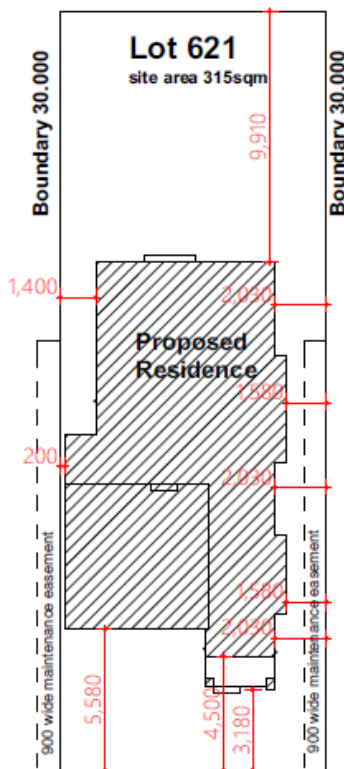

# HOUSE & LAND PACKAGE

BUILDING WITH EXCELLENCE  
SINCE 1994

Boundary 10.550

LACERTA ROAD  
SITE PLAN

## PACKAGE PRICE \$739,900

Lot 621 Lacerta Rd Austral (Peach Tree Estate)

# HOUSE & LAND PACKAGE

**BUILDING WITH EXCELLENCE  
SINCE 1994**

Lot 621 – Primavera - Modified – 228.31m<sup>2</sup>

DATA	
1. ground floor	85.44
2. garage	32.60
4. porch	3.34
5. first floor	103.59
6. balcony	3.34
<b>228.31 m<sup>2</sup></b>	