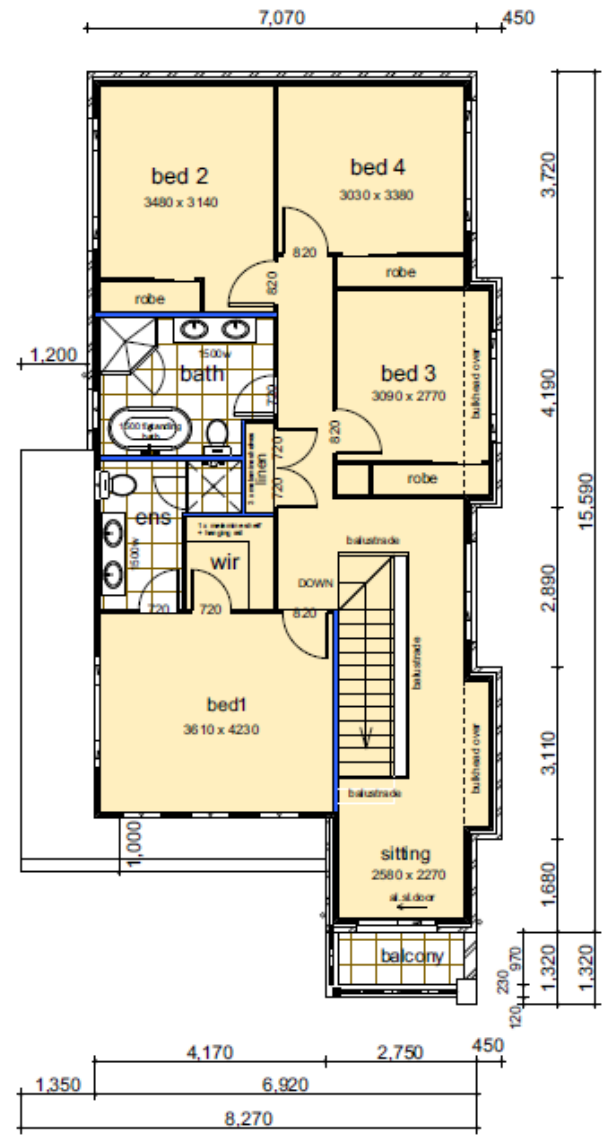

### INCLUSIONS

- Casaview Opulence Upgrade Package
- Ceramic floor tiles to living areas.
- 1200mm high wall tiling to ensuite x1 & main bath x 1.
- Carpet to remainder of house.
- Stencil concrete driveway (up to 50m2).
- Vertical blinds to all windows (exc. wet areas/garage)
- 5 sensor alarm package.
- Flyscreens to all windows.
- Sarking to roof.
- National Broadband Network (NBN) Setup works – basic
- Site fencing & int / ext stairs as required.
- Standard BASIX requirements incl rainwater tank 3500lt
- Gas pack inc. connection.
- Site costs – incl all piling to slab, site classification testing, landscape plan, all dirt removal & the following if required only by local authorities - Drop edge beams, rock excavation, H1 slab upgrade / salinity treatment to slab / sewer peg out and or Bal12.5 Bushfire construction.

# HOUSE & LAND PACKAGE

**BUILDING WITH EXCELLENCE  
SINCE 1994**

Lot 621 – Primavera - Modified – 228.31m<sup>2</sup>

DATA	
1. ground floor	85.44
2. garage	32.60
4. porch	3.34
5. first floor	103.59
6. balcony	3.34
<b>228.31 m<sup>2</sup></b>	