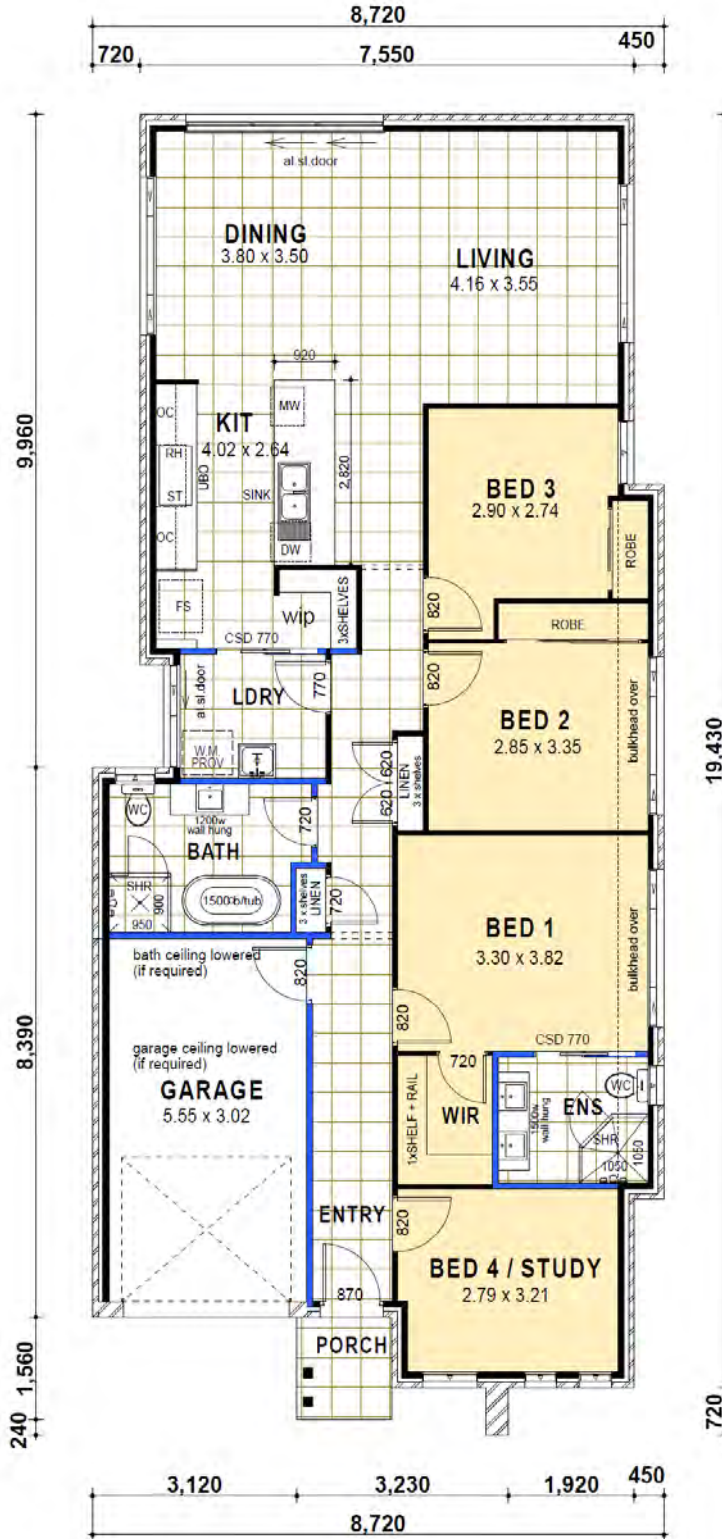

Lot 41

Land Size 280.00m²

Ground Floor 134.29
 Garage 18.90
 Porch 2.25
 Cover Area 0.69

Total 156.13m²

Contact Pandit 0429 138 801 or Jim 0438 162 497 | www.casaview.com.au