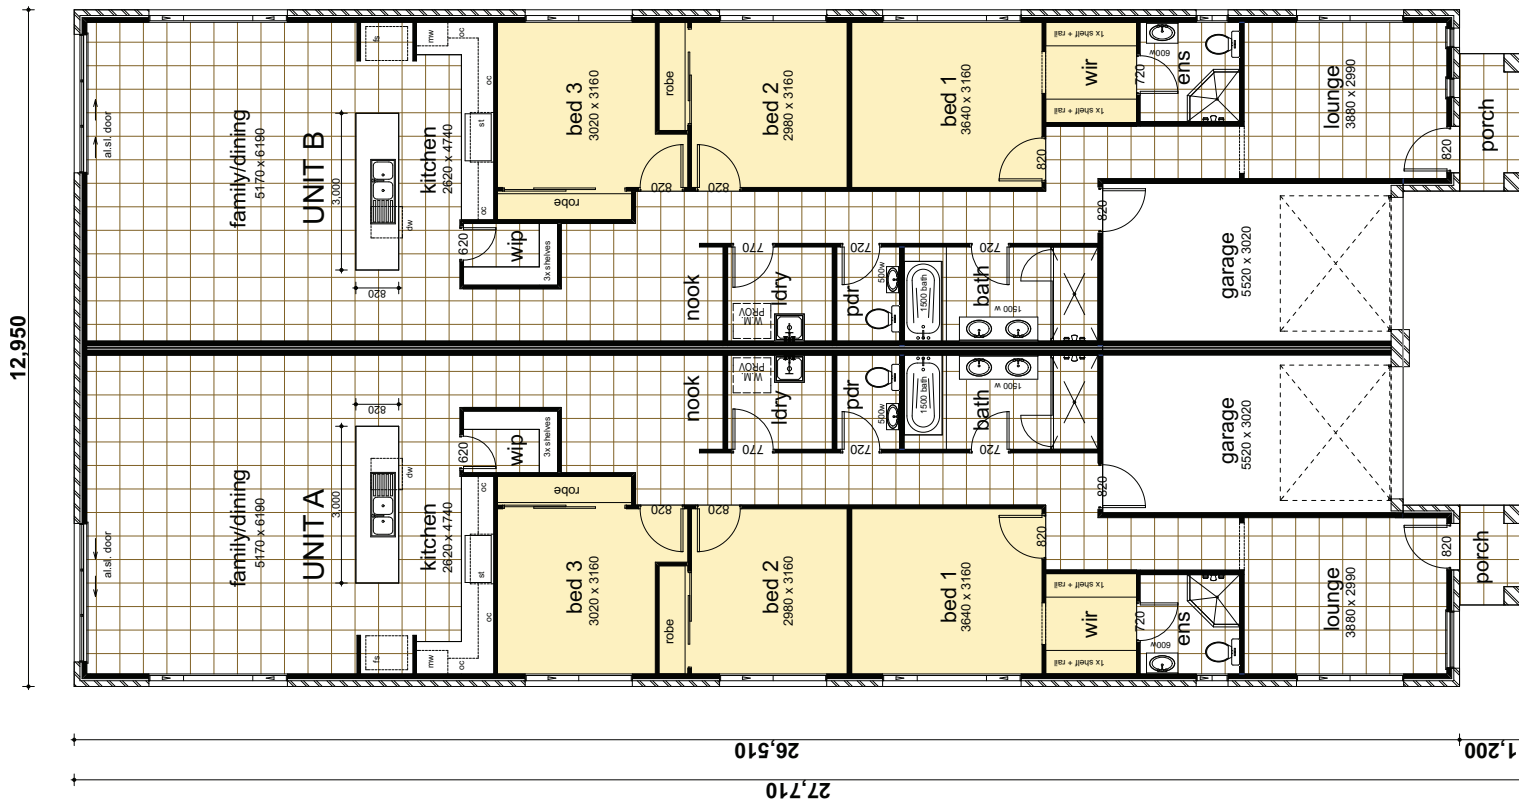

# THE MERIDIAN

## MERIDIAN SERIES INCLUDES:

- “Colour on” concrete driveway (up to 70 Sqm)
- Ceramic floor tiles to common areas
- Carpet to remainder of house
- Standard Basix costs
- 1200mm high wall ceramic tiling to bed 1 ensuite & main bathroom x 1
- 5 sensor alarm package
- Vertical blinds to all windows (exc. wet area & garage)
- Flyscreens to all windows
- Facade in face brick as designed
- Construction site fencing
- 32MPA salinity resistant house slab

DATA	UNIT A	UNIT B
Ground Floor	150.27	150.27
Garage	18.14	18.14
Porch	2.29	3.16
	<b>170.70m<sup>2</sup></b>	<b>171.57m<sup>2</sup></b>
	<b>TOTAL: 342.27m<sup>2</sup></b>	

Suits 15m wide block.

Plans Copyright of Casaview Homes