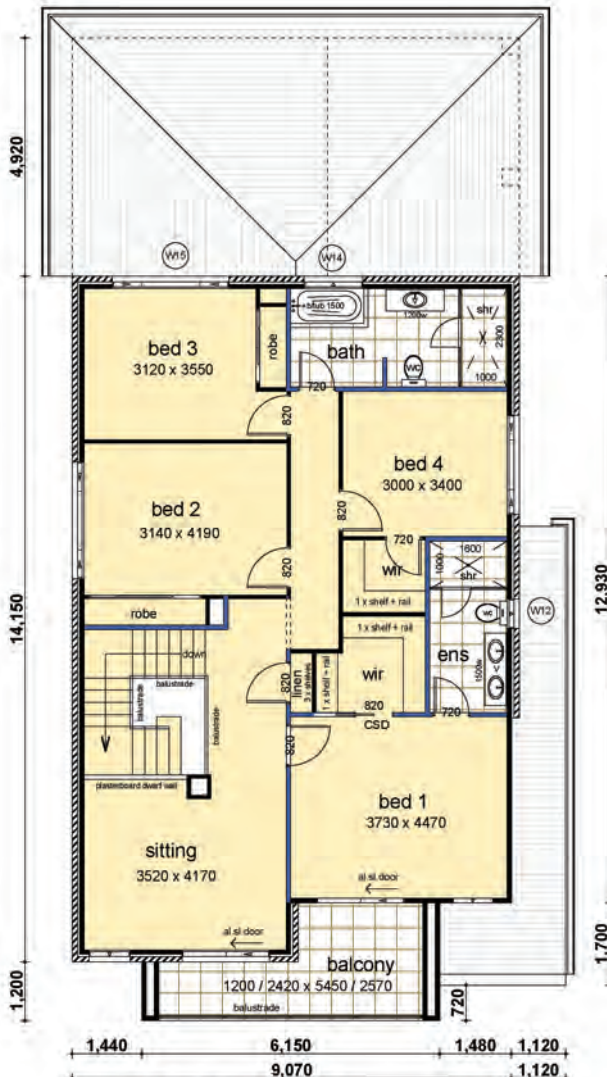

# DELTA 35

## PACKAGE INCLUDES:

- "Colour on" concrete driveway (up to 50 Sqm)
- Ceramic floor tiles to common areas
- Carpet to remainder of house
- 1200mm high wall ceramic tiling to bed 1 ensuite & main bathroom x 1
- 5 sensor alarm package
- Vertical blinds to all windows (exc. wet area & garage)
- Flyscreens to all windows
- Standard Basix costs
- Facade in face brick as designed
- Construction site fencing
- 32MPA salinity resistant house slab
- Colorbond custom orb roof

### DATA

1. Ground Floor	126.64
2. First Floor	124.43
3. Garage	32.57
4. Porch	3.88
5. Alfresco	19.48
6. Balcony	10.94
7. Covered Area	10.71
	<b>328.65m<sup>2</sup></b>

Suits 12.5m wide block.

Floor Plan drawn with Nile Facade.

Ground Floor

First Floor

**CASAVIEW**  
HOMES

Plans Copyright of Casaview Homes