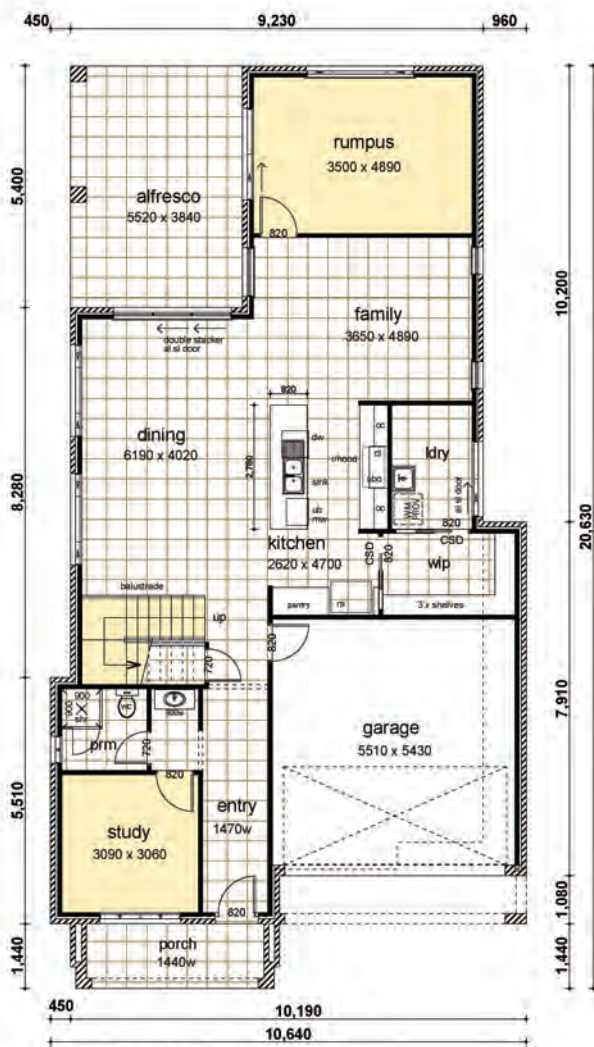

## PACKAGE INCLUDES:

- "Colour on" concrete driveway (up to 50 Sqm)
- Ceramic floor tiles to common areas
- Carpet to remainder of house
- 1200mm high wall ceramic tiling to bed 1 ensuite & main bathroom x 1
- 5 sensor alarm package
- Vertical blinds to all windows (exc. wet area & garage)
- Flyscreens to all windows
- Standard Basix costs
- Facade in face brick as designed
- Construction site fencing
- 32MPA salinity resistant house slab
- Colorbond custom orb roof

### DATA

1. Ground Floor	126.64
2. First Floor	124.43
3. Garage	32.57
4. Porch	3.88
5. Alfresco	19.48
6. Balcony	10.94
7. Covered Area	10.71
	<b>328.65m<sup>2</sup></b>

Suits 12.5m wide block.

Floor Plan drawn with Nile Facade.

### DATA

1. Ground Floor	128.91
2. First Floor	132.75
3. Garage	32.57
4. Porch	6.61
5. Alfresco	20.74
6. Balcony	6.61
7. Covered Areas	5.96
	<b>334.15m<sup>2</sup></b>

Suits 12.5m wide block.  
Floor Plan drawn with Cephel Facade

Ground Floor

First Floor