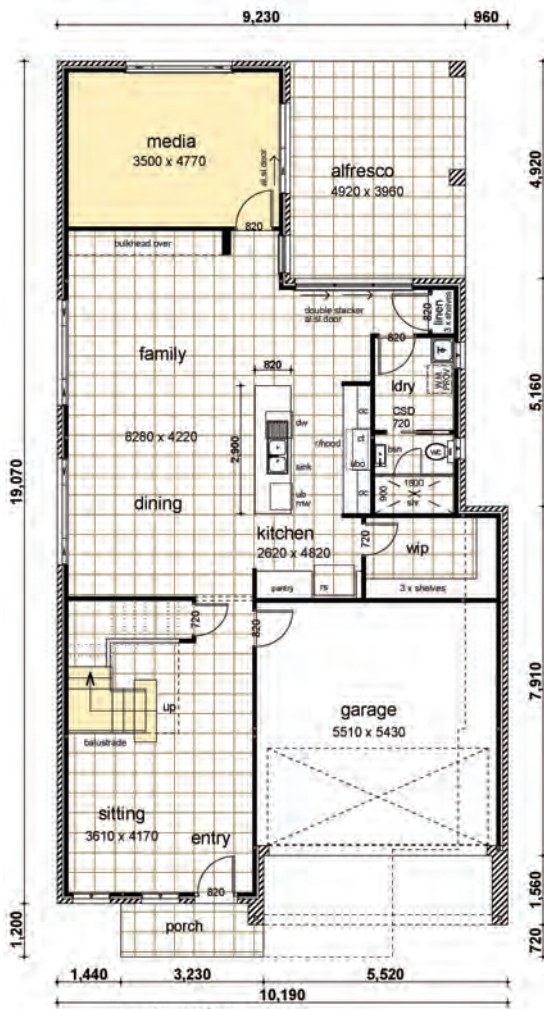

# DELTA 35

## PACKAGE INCLUDES:

- "Colour on" concrete driveway (up to 50 Sqm)
- Ceramic floor tiles to common areas
- Carpet to remainder of house
- 1200mm high wall ceramic tiling to bed 1 ensuite & main bathroom x 1
- 5 sensor alarm package
- Vertical blinds to all windows (exc. wet area & garage)
- Flyscreens to all windows
- Standard Basix costs
- Facade in face brick as designed
- Construction site fencing
- 32MPA salinity resistant house slab
- Colorbond custom orb roof

### DATA

1. Ground Floor	126.64
2. First Floor	124.43
3. Garage	32.57
4. Porch	3.88
5. Alfresco	19.48
6. Balcony	10.94
7. Covered Area	10.71
	<b>328.65m<sup>2</sup></b>

Suits 12.5m wide block.

Floor Plan drawn with Nile Facade.

Ground Floor

First Floor

**CASAVIEW**  
HOMES

Plans Copyright of Casaview Homes