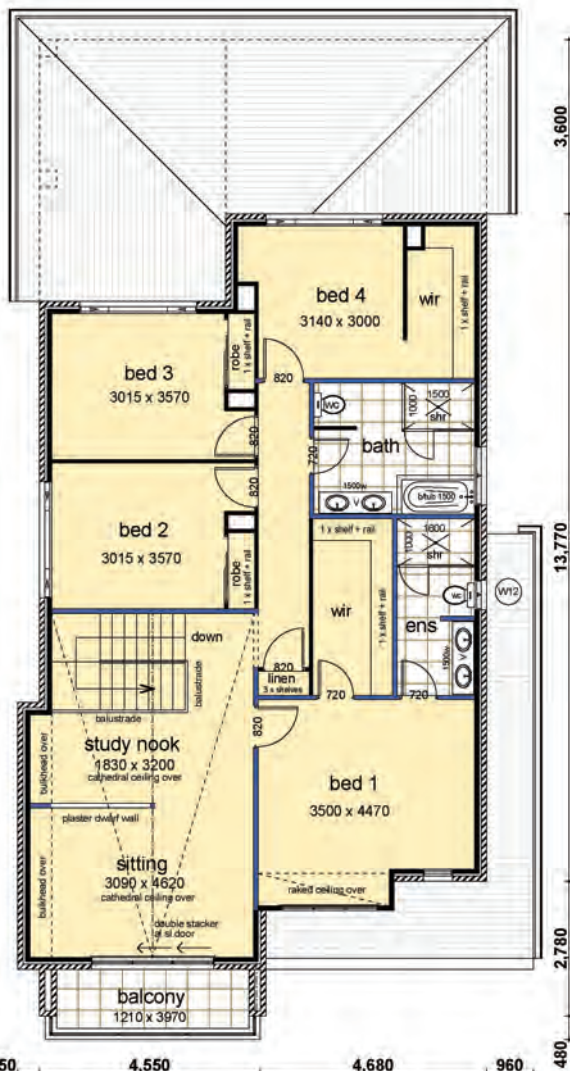

### DATA

1. Ground Floor	126.64
2. First Floor	124.43
3. Garage	32.57
4. Porch	3.88
5. Alfresco	19.48
6. Balcony	10.94
7. Covered Area	10.71
	<b>328.65m<sup>2</sup></b>

Suits 12.5m wide block.

Floor Plan drawn with Nile Facade.

Ground Floor

First Floor

**CASAVIEW**  
HOMES

Plans Copyright of Casaview Homes

### DATA

1. Ground Floor	128.91
2. First Floor	132.75
3. Garage	32.57
4. Porch	6.61
5. Alfresco	20.74
6. Balcony	6.61
7. Covered Areas	5.96
	<b>334.15m<sup>2</sup></b>

Suits 12.5m wide block.  
Floor Plan drawn with Cephel Facade

Ground Floor

First Floor