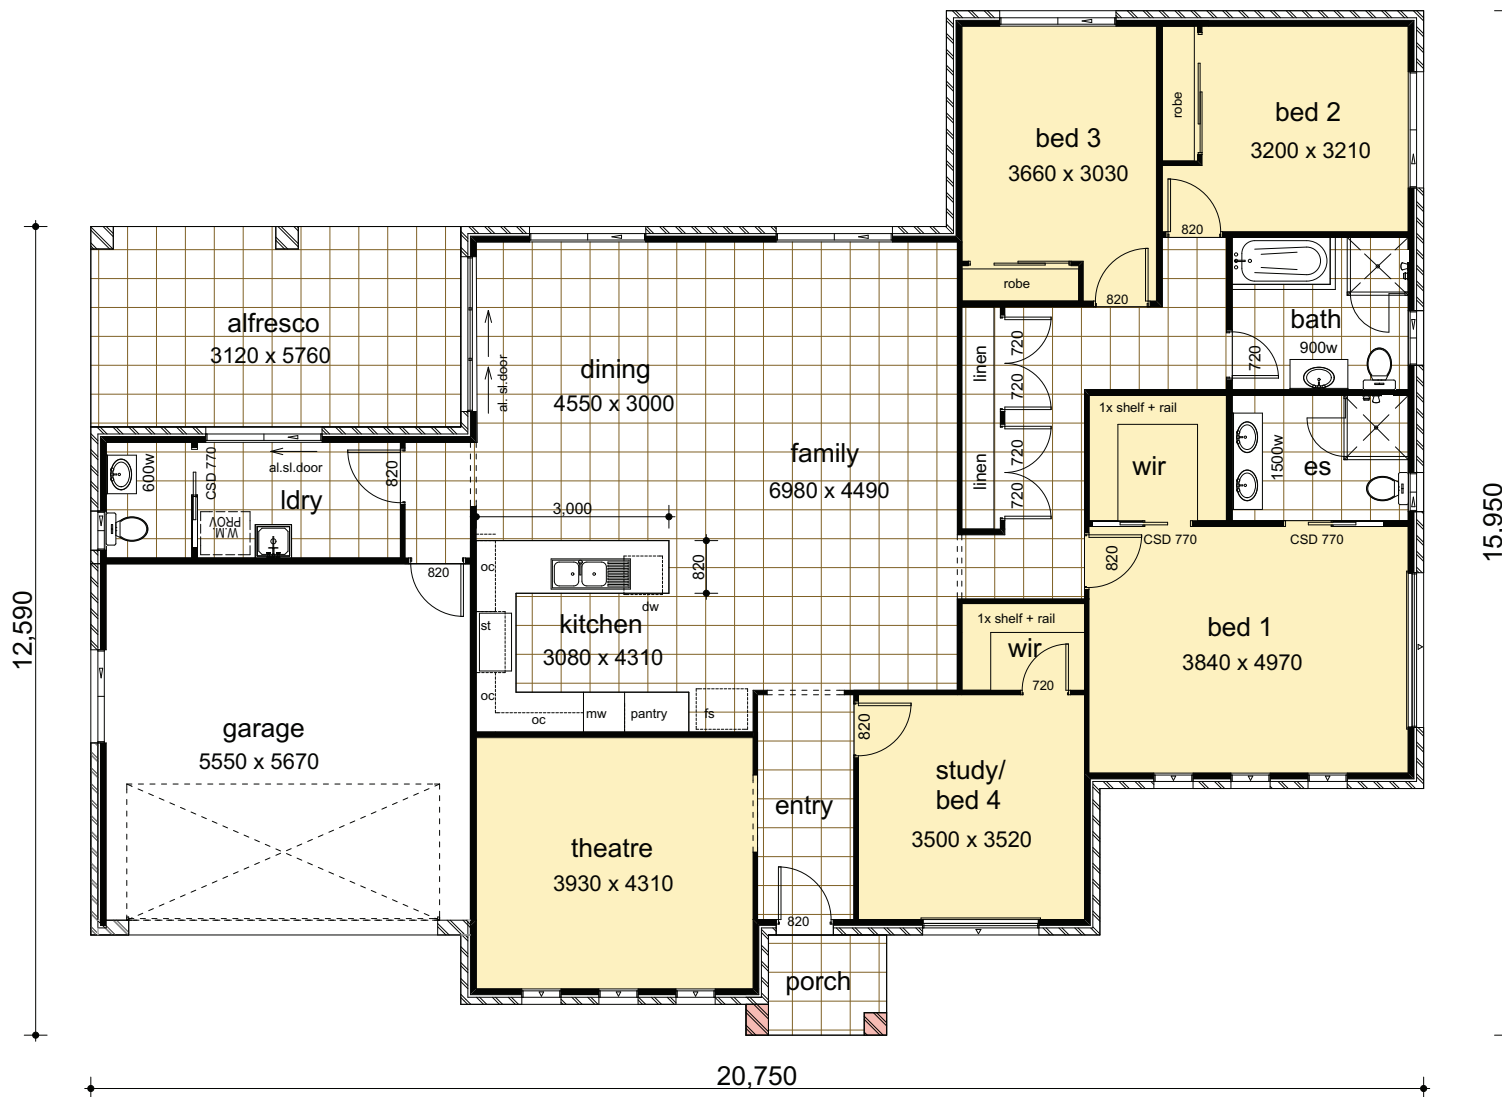

THE BERKELEY 27

THE ATLAS SERIES

Building With Excellence Since 1994

CASAVIEW
HOMES

CASAVIEW HOMES - 100% AUSTRALIAN OWNED & OPERATED

THE BERKELEY 27

ATLAS SERIES INCLUDES:

- “Colour on” concrete driveway (up to 50 Sqm)
- Ceramic floor tiles to common areas
- Carpet to remainder of house
- 1200mm high wall ceramic tiling to bed 1 ensuite & main bathroom x 1
- 5 sensor alarm package
- Vertical blinds to all windows (exc. wet area & garage)
- Flyscreens to all windows
- Standard Basix costs
- Facade in face brick as designed
- Construction site fencing
- 32MPA salinity resistant house slab

DATA	
1. Living Area	195.39
2. Garage	34.16
3. Alfresco	17.97
4. Porch	3.04
	250.56m²

Plans Copyright of Casaview Homes