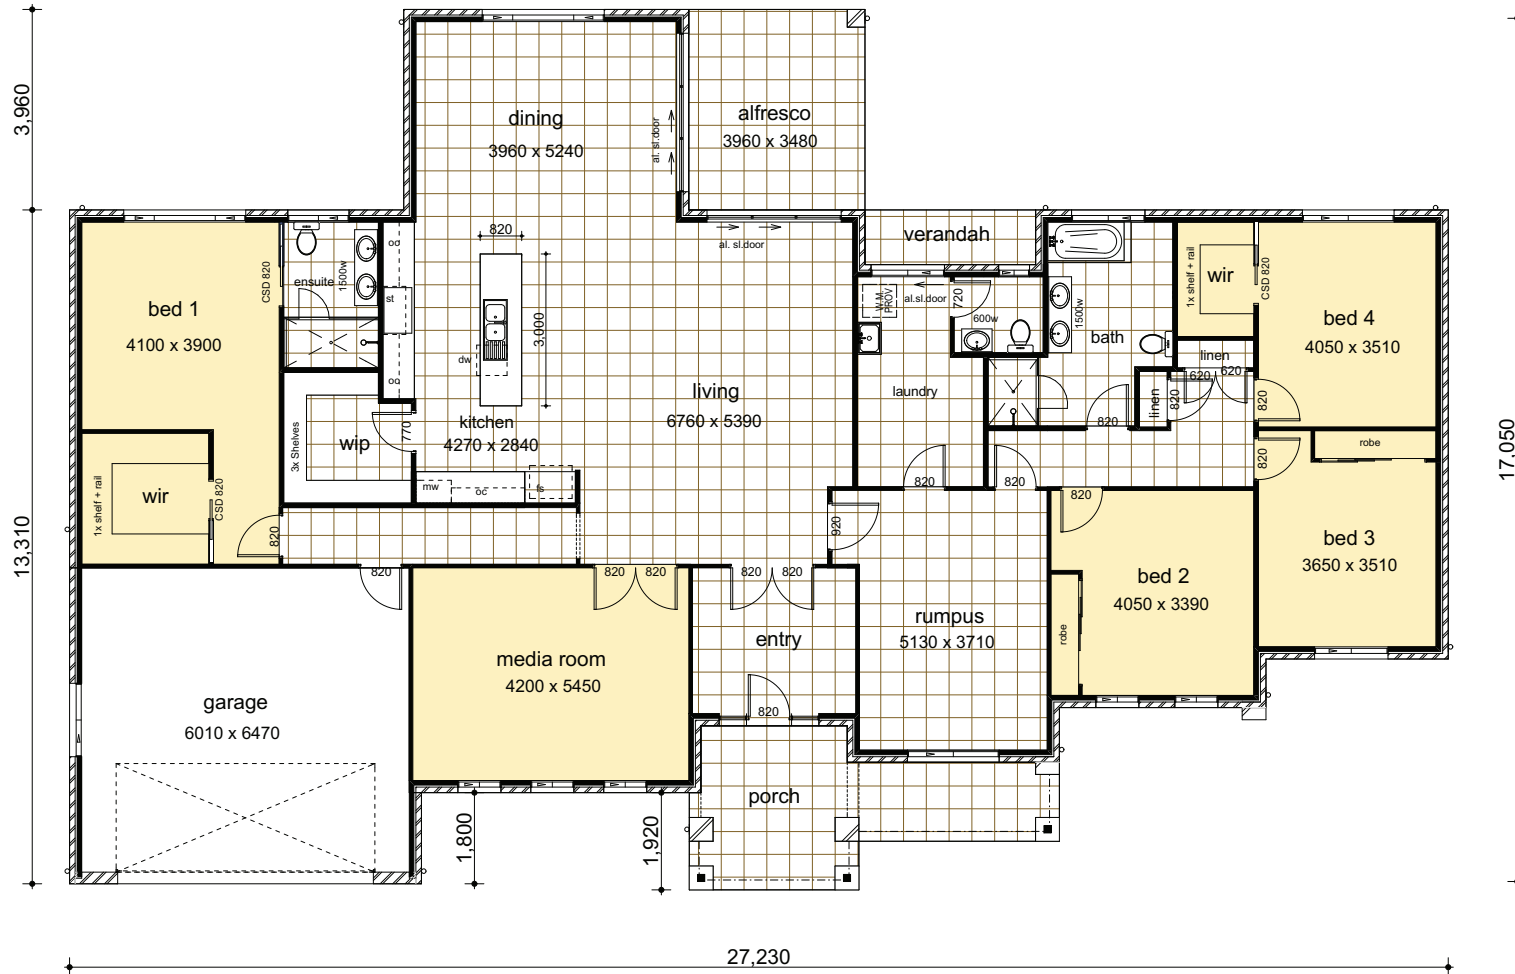

THE ASHFORD 38.5

THE ATLAS SERIES

WWW.CASAVIEW.COM.AU

THE ASHFORD 38.5

ATLAS SERIES INCLUDES:

- “Colour on” concrete driveway (up to 50 Sqm)
- Ceramic floor tiles to common areas
- Carpet to remainder of house
- 1200mm high wall ceramic tiling to bed 1 ensuite & main bathroom x 1
- 5 sensor alarm package
- Vertical blinds to all windows (exc. wet area & garage)
- Flyscreens to all windows
- Standard Basix costs
- Facade in face brick as designed
- Construction site fencing
- 32MPA salinity resistant house slab

DATA	
1. Living Area	279.33
2. Garage	42.30
3. Porch	16.56
4. Alfresco	13.78
5. Verandah	3.90
	355.87m²

Plans Copyright of Casaview Homes